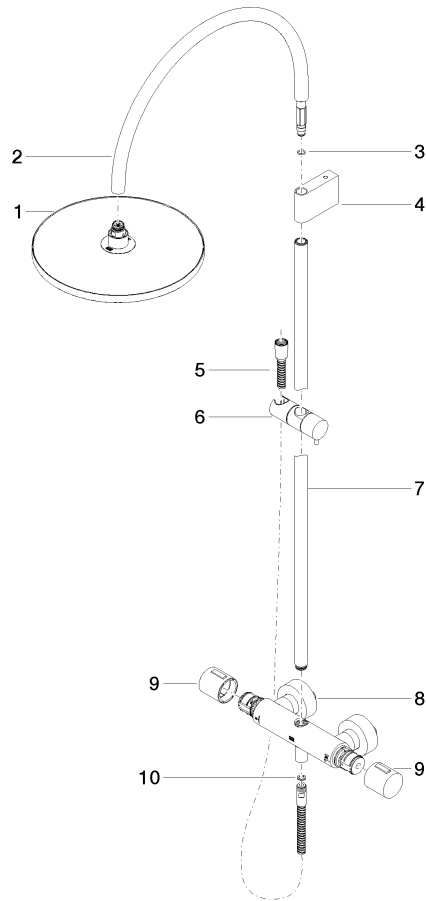

34 462 892

Fits: TARA, VAIA, META

- shower with fixed riser projection 452mm
- overhead shower: rain flow
- rain shower Ø 300 mm
- rain shower with anti-scale system
- max. rainshower flow 6.8 l/min
- rotary diverter with volume control and shut-off function
- slide-on rosettes Ø 70 mm
- height of fittings up to rain shower (bottom edge) 963mm
- height of fittings up to top edge of elbow 1267mm
- gauge 150 mm - 13 mm
- metal shower hose 1750mm with integrated anti-twist protection
- 1/2" connection
- slide bar
- Pipe diameter 23.5 mm
- quick clearing

This article does not include a hand shower!

Intrinsic protection against back flow.

	Chrome	34 462 892-00 0010
	Brushed Platinum	34 462 892-06 0010
	Platinum	34 462 892-08 0010
	Dark Chrome	34 462 892-19 0010
	Brushed Light Gold	34 462 892-27 0010
	Brushed Durabronze (23kt Gold)	34 462 892-28 0010
	Matte Black	34 462 892-33 0010
	Brushed Champagne (22kt Gold)	34 462 892-46 0010
	Champagne (22kt Gold)	34 462 892-47 0010
	Brushed Chrome	34 462 892-93 0010
	Brushed Dark Platinum	34 462 892-99 0010

34 462 892

34 462 892

Parts for other finishes can be found here: [Brushed](#)  
[Platinum](#)

### Spare parts list

No.	Item Number	Name	Quantity used	Delivery time
1	04 12 05 091 10-00	shower	1	10
2	04 28 22 346 00-00	pipe	1	10
3	09 14 10 008 90	seal	1	2
4	90 17 11 150 00-00	holder	1	10
5	28 322 970-00	Metal shower hose 1/2" x 3/8" x 1750 mm - Chrome	1	2
6	12 570 970-00	Slide unit - Chrome	1	10
7	90 28 22 349 00-00	pipe	1	10
8	04 17 01 250 00-00	connection	1	10
9	90 17 33 015 00-00	handle	1	10
10	90 14 20 026 00 90	seal	1	2